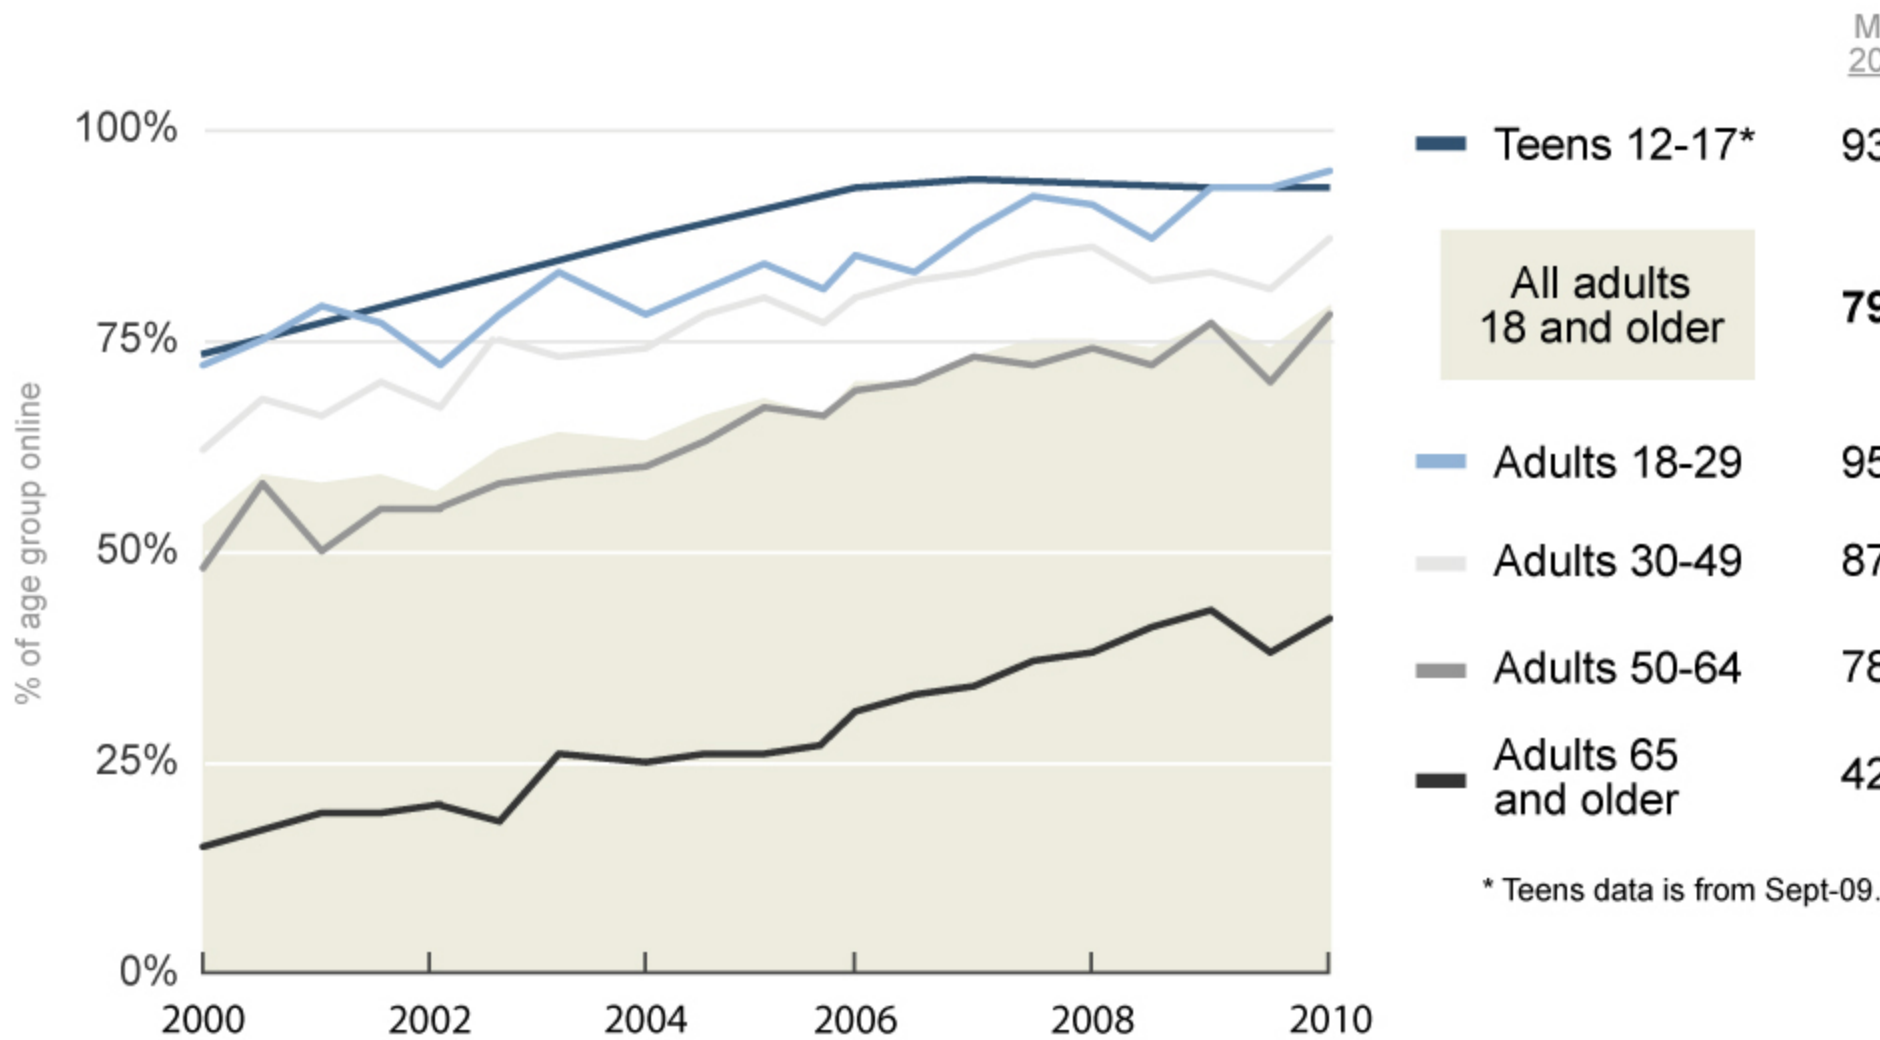

**Chronic
Disease in the
Internet Age**

**@SusannahFox
Pew Internet Project**

Change in internet use by age, 2000-2010

Home Broadband Adoption, 2000-2010

Source: Pew Internet & American Life Project surveys 2000-2010. Based on all American adults 18 and older.

Gather

Share

Create

Social networking use continues to grow among older users

The percentage of adult internet users who use social networking sites in each age group

Source: Pew Research Center's Internet & American Life Project Surveys, September 2005 - May, 2010. All surveys are of adults 18 and older.