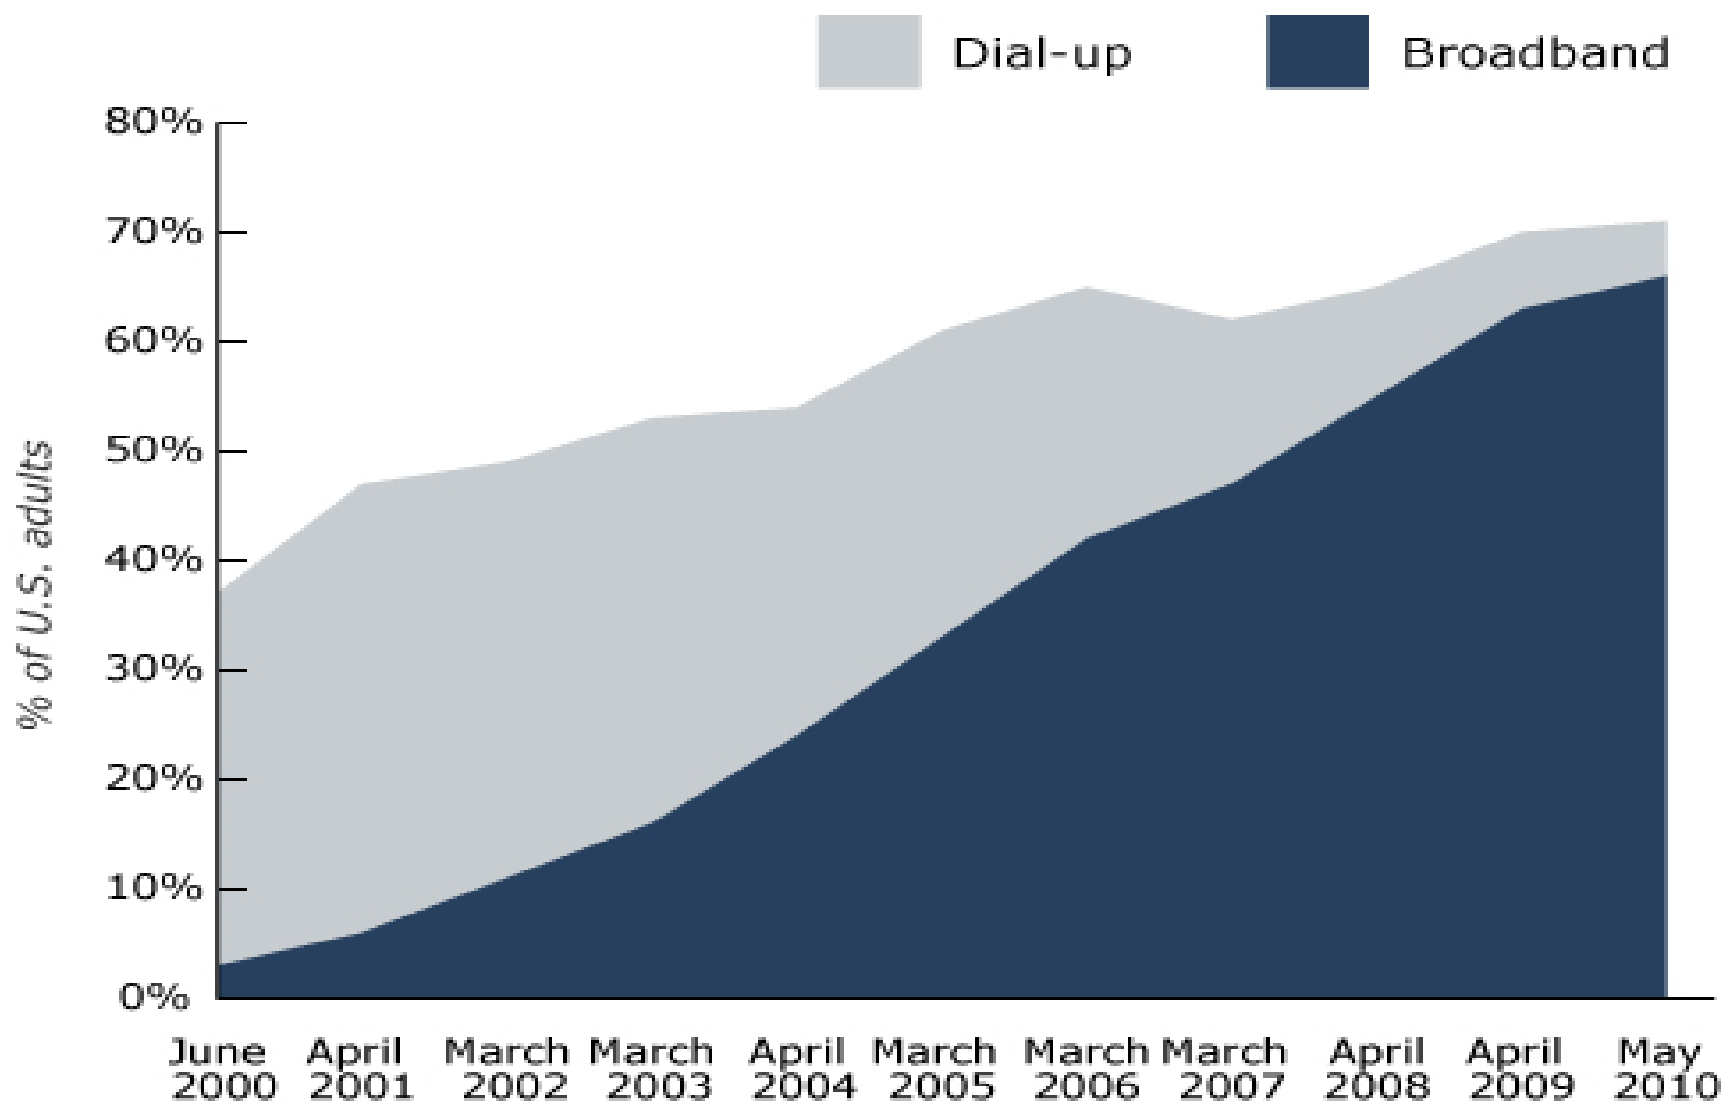

**Chronic
Disease in the
Internet Age**

**@SusannahFox
Pew Internet Project**

Change in internet use by age, 2000-2010

Home Broadband Adoption, 2000-2010

Source: Pew Internet & American Life Project surveys 2000-2010. Based on all American adults 18 and older.

Gather

Share

Create

Social networking use continues to grow among older users

The percentage of adult internet users who use social networking sites in each age group

Source: Pew Research Center's Internet & American Life Project Surveys, September 2005 - May, 2010. All surveys are of adults 18 and older.