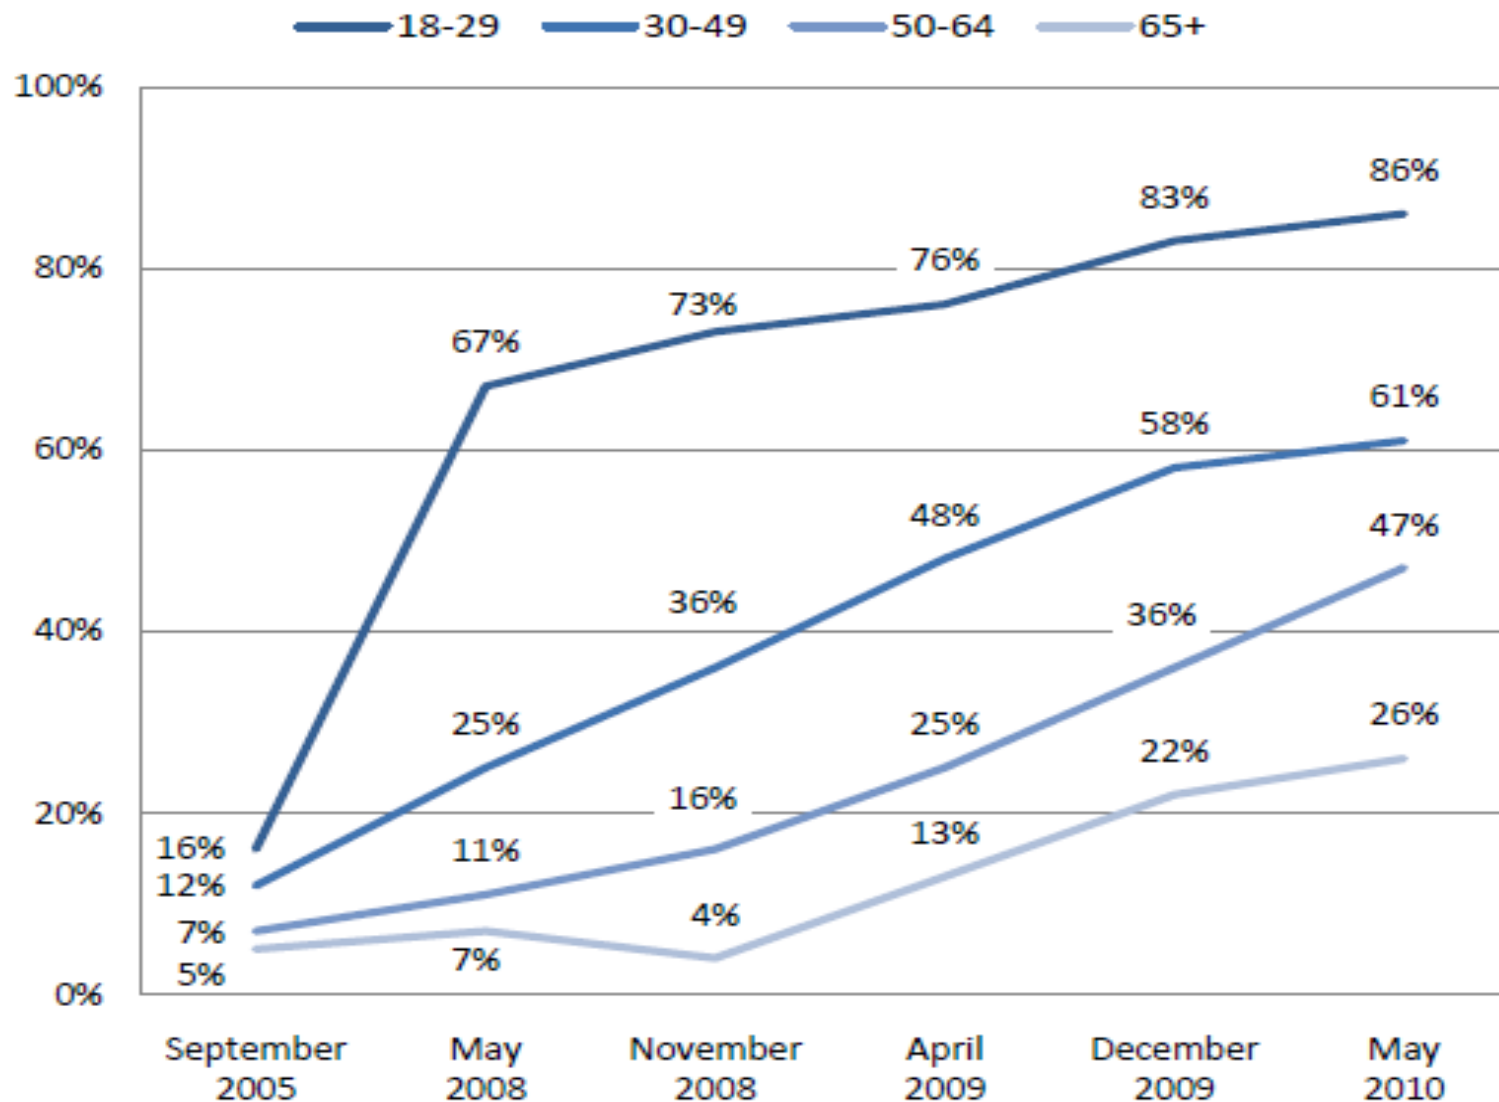

**Chronic
Disease in the
Internet Age**

**@SusannahFox
Pew Internet Project**

Change in internet use by age, 2000-2010

Home Broadband Adoption, 2000-2010

Source: Pew Internet & American Life Project surveys 2000-2010. Based on all American adults 18 and older.

Gather

Share

Create

Social networking use continues to grow among older users

The percentage of adult internet users who use social networking sites in each age group

Source: Pew Research Center's Internet & American Life Project Surveys, September 2005 - May, 2010. All surveys are of adults 18 and older.